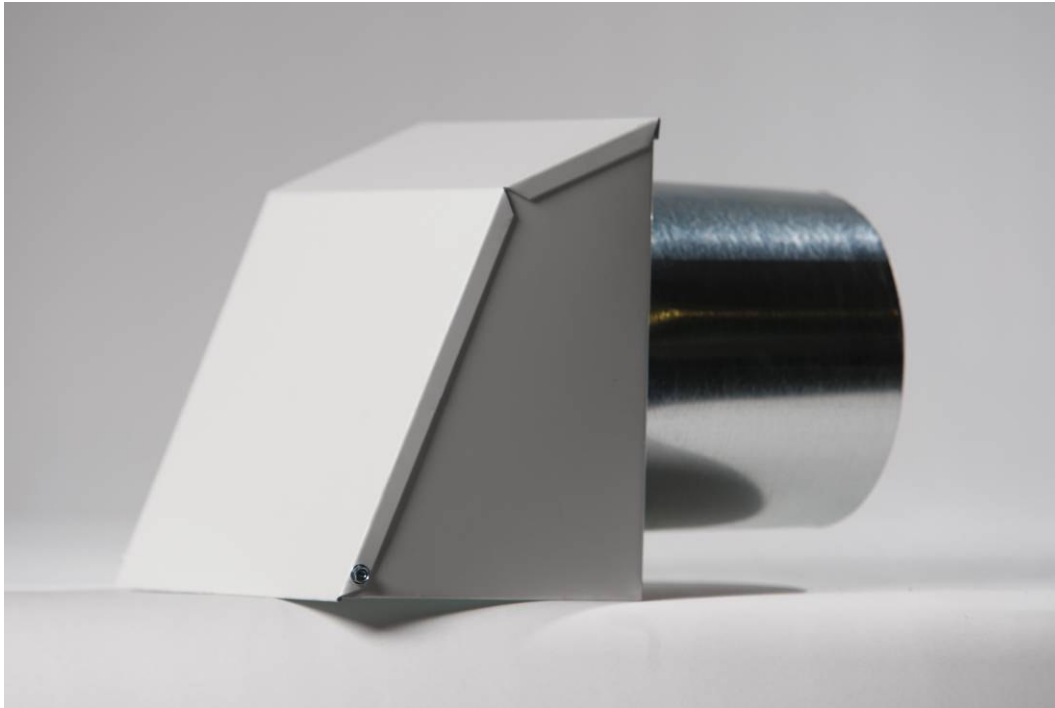

## ALUMINUM HOODS

- **Attractive painted aluminum finish**
- **4-10-inch and custom (square) sizes**
- **1/4" bird screen**
- **Optional flaps**