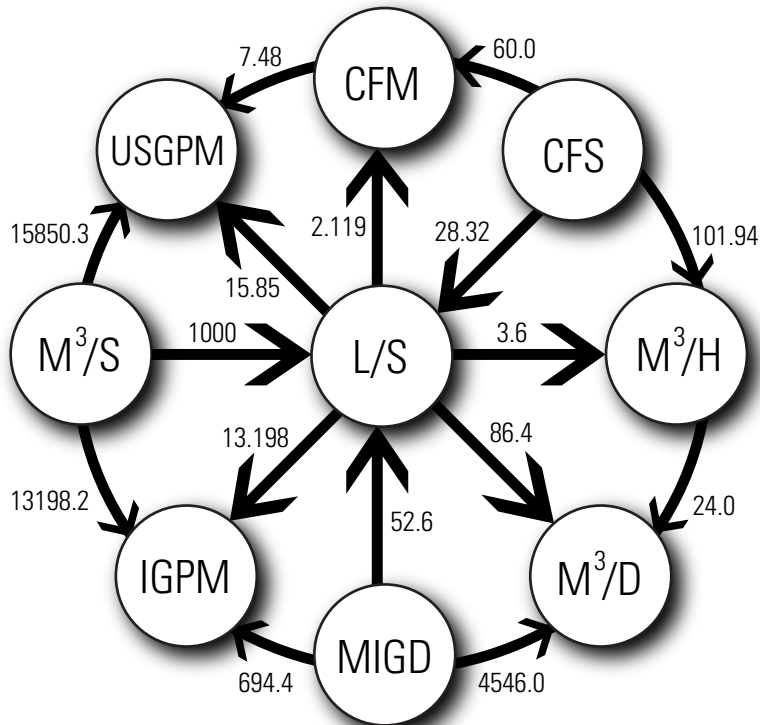

#### O'BRIEN

Instrument Enclosures & Supports  
Pre-Insulated Instrumentation Tubing & Bundles  
Electric/Steam Heat Traced Instrumentation Tubing

## Flow Conversion Chart